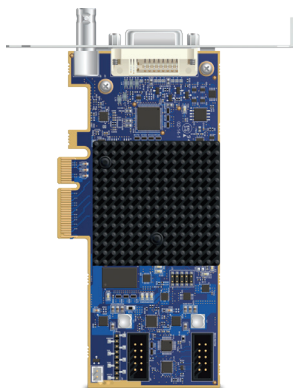

Epiphan DVI2USB 3.0™

Get precision video capture control over color space, cropping, resolution, and scaling for any device with HDMI, DVI, or VGA output ports.

1920 × 1200 - 60 fps

Epiphan SDI2USB 3.0™

Rugged and portable video grabber for AV professionals looking to capture 3G-SDI, HD-SDI, and SD-SDI signals.

1920 × 1080 - 60fps

Epiphan aboard the ISS

Based on the same technology as Epiphan's KVM2USB, which is currently aboard the ISS.

Internal capture cards

High performance and easy installation.

Epiphan DVI2PCIe Duo™

Internal PCIe capture card captures lossless video from dual-link and single-link DVI video sources, as well as VGA, HDMI, and SDI video sources with audio from SDI and HDMI sources.

2560 × 1600 - 85 fps
2048 × 2048 - 85 fps