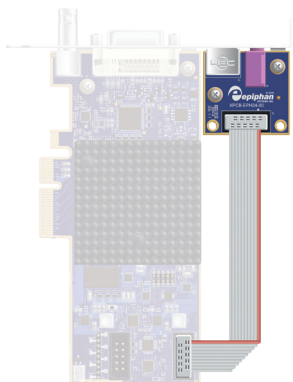

Epiphan DVI2USB 3.0™

Get precision video capture control over color space, cropping, resolution, and scaling for any device with HDMI, DVI, or VGA output ports.

1920 × 1200 - 60 fps

Epiphan SDI2USB 3.0™

Rugged and portable video grabber for AV professionals looking to capture 3G-SDI, HD-SDI, and SD-SDI signals.

1920 × 1080 - 60fps

Epiphan aboard the ISS

Based on the same technology as Epiphan's KVM2USB, which is currently aboard the ISS.

Internal capture cards

High performance and easy installation.

Epiphan DVI2PCIe Duo™

Internal PCIe capture card captures lossless video from dual-link and single-link DVI video sources, as well as VGA, HDMI, and SDI video sources with audio from SDI and HDMI sources.

2560 × 1600 - 85 fps
2048 × 2048 - 85 fps