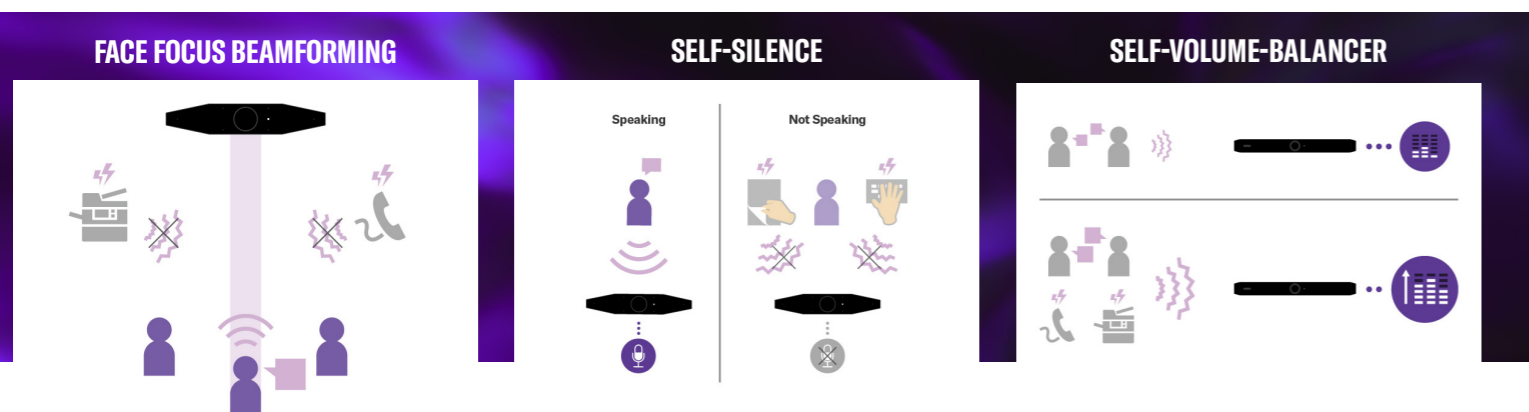

BE SEEN. BE HEARD.
BE YOU.

CS-800
VIDEO SOUND BAR

CS-500
VIDEO COLLABORATION SYSTEM

FOR THE MOST ACCURATE, REAL-TIME HYBRID COLLABORATION EXPERIENCE IN HUDDLE ROOMS AND HUDDLE SPACES – UTILIZING AI TECHNOLOGY TO COMBINE VOICE AND VIDEO DATA FOR BEST SPEAKER TRACKING

SoundCap Eye™ is created by unifying three of Yamaha's unique technologies: Face Focus Beamforming, Self-Silence and Self-Volume Balancer.

SoundCap Eye™ is a technology that utilizes the camera and audio pickup to distinguish voices vs. ambient noise. By narrowing in on only voices within the camera frame, the technology can better determine participation location and block out unwanted background noise in potentially noisy environments like open workspaces.

Face Focus Beamforming picks up your conversations while reducing the distracting noise around you. The CS-800 & CS-500 have built-in 4K camera which tracks the faces of participants analyzed by AI.

The CS-800 & CS-500 include a self-silence function that automatically mutes the microphone when the conference participant is not speaking.

The facial-focus beamforming function recognizes people in the room who are speaking and automatically frames the video signal for remote participants. Smooth transitions are made for participants who may shift or move about the room via the CS-500/CS-800's seamless action capture.