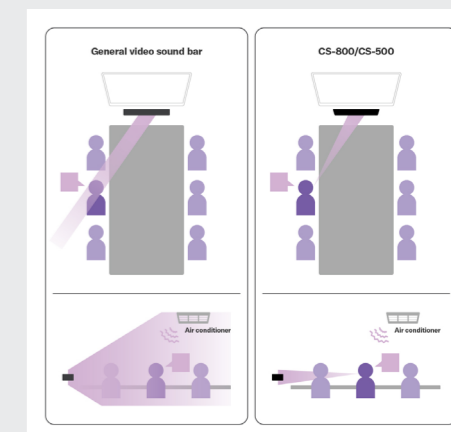

The facial-focus beamforming function recognizes people in the room who are speaking and automatically frames the video signal for remote participants. Smooth transitions are made for participants who may shift or move about the room via the CS-500/CS-800's seamless action capture.

SYSTEM AUTO WAKE-UP

ON SCREEN USER GUIDER

ONE USB CONNECTION

Multi-function remote allows easy control and configuration

Multi-function remote allows easy control and configuration – on top there is the large mute button, allowing simple muting of your conferencing application. Hidden underneath are some more advanced controls, allowing interaction with the On-Screen Display, and fine control of the camera and audio.

Three-Dimensional Beamforming via Hexa-Microphone Brings Multi-Dimensional Conversations

The microphone is arranged in a hexagonal array that creates a 3-dimensional microphone beam that more accurately captures words spoken during conversations to reproduce a clearer and more precise sound compared to normal video sound bars.