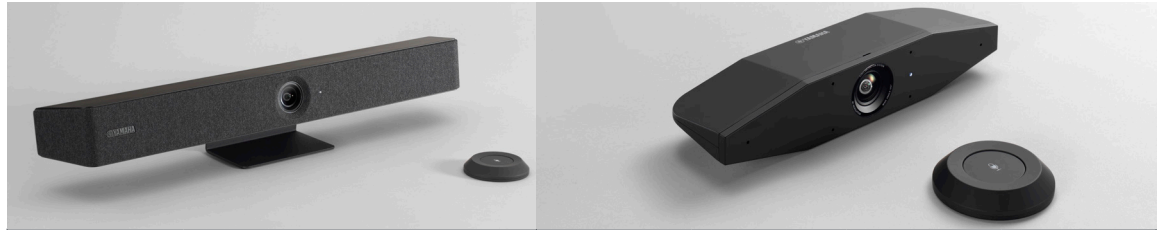

Specifications

CS-800

CS-500

CAMERA	4K 120° diagonal viewing angle / Smart Framing (auto zoom)	
MICROPHONE	Hexa microphones (MEMS microphone x 6)	
SPEAKER	Full range speaker x 1, 90dB SPL	
HDMI DISPLAY	Display Link / OSD	
AI	Face detection, people counting	
CONNECTION	USB (for PC connection) HDMI (for display connection) Bluetooth (for mobile device connection) Wi-Fi	
OPTIONAL ITEMS	Mounting accessory BRK-TV1 10m USB 3.2 Gen 2 cable (A to C): CBL-L10AC 25m USB 3.2 Gen 2 cable (A to C): CBL-L25AC	
INTERFACE	USB (Type-C): USB 2.0/3.2 Gen 1, UAC 2.0, UVC 1.1, DisplayLink, HDMI: Version 1.4, Resolution: 720 x 480, 1,280 x 720, 1,366 x 768, 1,920 x 1,080, Frame rate: 30 fps, HDCP: Version 1.3, HDMI-CEC: Power control / Input selection, Bluetooth, Wi-Fi network	USB (Type-C): USB 2.0/3.2 Gen 1, UAC 2.0, UVC 1.1, DisplayLink, HDMI: Version 1.4, Resolution: 720 x 480, 1,280 x 720, 1,366 x 768, 1,920 x 1,080, Frame rate: 30 fps, HDCP: Version 1.3, HDMI-CEC: Power control / Input selection, Bluetooth, Wi-Fi network, 3.5mm audio jack
DIMENSIONS	W 620 mm × D 90 mm × H 70 mm	W 261 mm × D 76 mm × H 51 mm
WEIGHT	1.7 kg	0.6 kg

MOUNTING OPTIONS AND ACCESSORIES							
	Tabletop for CS-800 (Included)	Wall Mount Bracket for CS-800 (Included)	TV Mount Bracket for CS-800 (Included) + BRK-TV1 Vesa Mount Bracket (Optional)	TV Mount Bracket for CS-500 (Attached)	Tripod with 1/4inch male thread (Commercially available)	BRK-WL1 Wall Mount Bracket for CS-500 (Optional)	BRK-WL1 Wall Mount Bracket for CS-500 (Optional) + BRK-TV1 Vesa Mount Bracket (Optional)